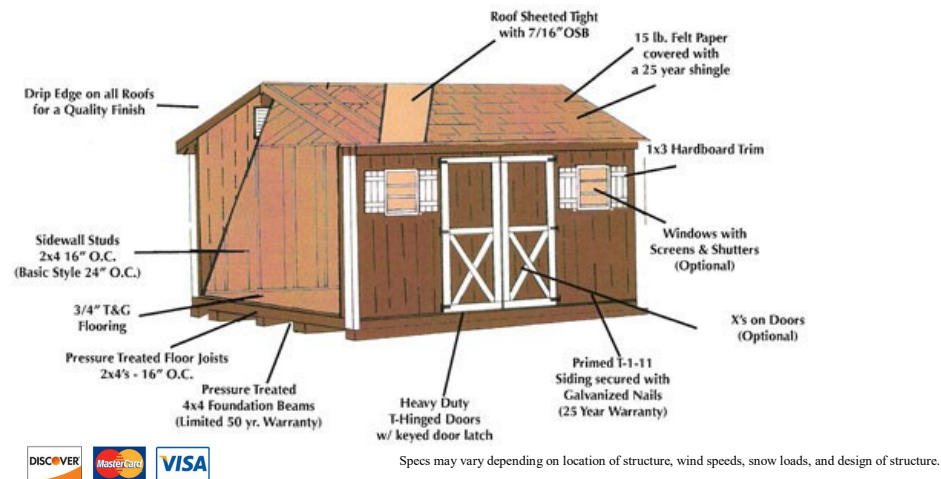

Alum. Ramp - 5ft Wide x 42" Long	$ 650.00	Window - Half Moon - 14" - With Grids - Non-Insulated	$75.00
Alum. Ramp - 6ft Wide x 42" Long	$ 750.00	Window - Half Moon - 30" - With Grids - Non-Insulated	$75.00
Storage - Shelves - 16" Depth	$9 Per Foot	Window - Octagon - 14" - With Grids - Non-Insulated	$45.00
Storage - Workbench - 24" Depth	$10 Per Foot	Window - Octagon - 18" - With Grids - Non-Insulated	$55.00
Shutters - Wooden (Non-Operational)	$55 Per Set	Window - Round - 10" - With Grids - Non-Insulated	$50.00
Shingles - Architectural 30yr Limited Mfg Warranty	$4.50 Per Sq Foot	Window - Single Hung - 14"x21" - With Grids - Non-Insulated	$65.00
Skylight - 14"x22"	$95.00	Window - Single Hung - 24"x27" - With Grids - Non-Insulated	$98.00
Skylight - 22"x46"	$195.00	Window - Single Hung - 24"x36" - With Grids - Non-Insulated	$150.00
Skylight - 50sq.in. - Vented	$75.00	Window - Single Hung - 24"x36" - Without Grids - Insulated	$395.00
Vent - Classic - 12"x15"	$45.00	Window - Slider - 3'x4' - Without Grids - Insulated	$425.00
Vent - Ridge	$11.00	Window - Slider - 36"x36" - Without Grids - Insulated	$350.00
Vent - Round - 6"	$20.00	Window - Slider - 4'x3' - Without Grids - Insulated	$425.00
Vent - Square - 4"x16"	$15.00	Window - Slider - 4'x4' - Without Grids - Insulated	$495.00
Vent - Square - 8"x16"	$20.00	Window - Square - 12"x12" - With Grids - Non-Insulated	$50.00
Vent - Turbine - 14"	$125.00	Window - Transom - 18"x10"	$75.00
Wall Height - 7ft	$3.25 sq. ft	Window - Transom - 23"x10"	$85.00
Wall Height - 8ft	$ 4.00 sq. ft	Window - Transom - 29"x10"	$95.00
Weathervane - 24" - Black	$75.00	Window - 30"x36" - Carriage - Unstained Wood - No Screen	$395.00
Weathervane - 30" - Painted	$95.00	Window - 30"x37" - Carriage - Unstained Wood - Rounded Top - No Screen	$395.00
Weathervane - 30" - Painted Bronze	$195.00		
Window - Crank Out - 18"x23"	$65.00		
Window - Crank Out - 36"x23"	$85.00		

RMSB, Inc is a Locally Owned Business

A 50% Deposit is required to place an order w/ balance due upon completion. RMSB, Inc. does not obtain necessary building permits or home owners association approval. RMSB, Inc. will provide customized building plans drawn to scale for customer after a shed order is placed, for additional fees. If order is cancelled due to Building Dept. issues in any County or City or by Customer's Home Owner's Association, or if order is cancelled before or after construction has begun, RMSB Inc will retain no less than $500 and any costs incurred by RMSB, Inc., or any of its suppliers, subcontractors, architects, or any cost incurred up to cancellation of customer or denial by Building Dept. Customer is responsible to check with both the local building and home owners association for your property requirements. Prices subject to change without notice. Mountain/Foothills surcharges may apply. Onsite builds available within a certain radius. A 2' perimeter is required around construction for onsite builds. RMSB, Inc can set sheds in place after construction for additional fees. Customer is responsible to purchase a shed size that fits appropriately. A level and flat site is required.

Freight & Sales Tax Calculated at Time of Purchase.
Prices subject to change without notice.