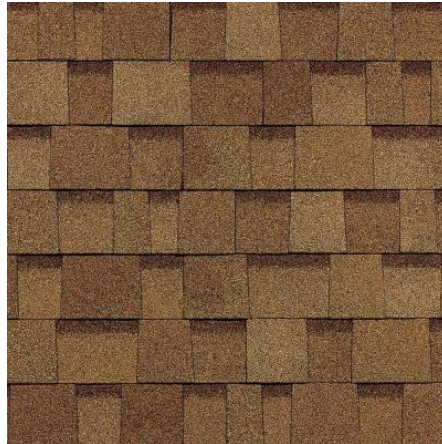

## Architectural Shingles: Owens Corning

This shingle style/brand is priced in the base price for garages, pole barns, select playhouses and cabanas, pavilions and gazebos. There are other brands of architectural shingle series and colors available, upon request for additional fees. Check with sales associate for details.

Customer is responsible to check with local building departments and with home owner's association on wind speeds of property to determine shingle style and/or color.

*Note: Reproduction of these colors is as accurate as technology will permit. RMSB, Inc recommends viewing an actual product installation prior to final color selection for the full impact of color blending and patterns. Dissatisfaction of the selected color after installation is not covered under the limited warranty.*

Oakridge AR Series (see select colors)

**Estate Gray**

**Desert Tan**

**Onyx Black**

**Brownwood**

**Driftwood**

**Teak**