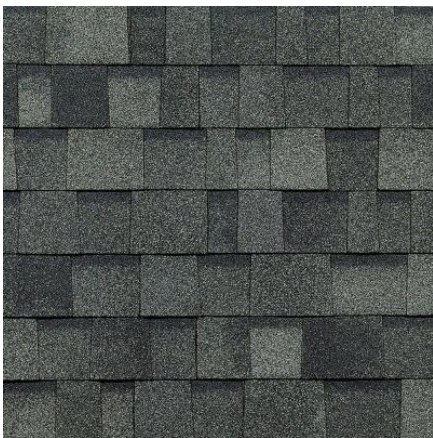

## Architectural Shingles: Owens Corning

This shingle style/brand is priced in the base price for garages, pole barns, select playhouses and cabanas, pavilions and gazebos. There are other brands of architectural shingle series and colors available, upon request for additional fees. Check with sales associate for details.

Customer is responsible to check with local building departments and with home owner's association on wind speeds of property to determine shingle style and/or color.

*Note: Reproduction of these colors is as accurate as technology will permit. RMSB, Inc recommends viewing an actual product installation prior to final color selection for the full impact of color blending and patterns. Dissatisfaction of the selected color after installation is not covered under the limited warranty.*

Oakridge AR Series (see select colors)

**Estate Gray**

**Desert Tan**

**Onyx Black**

**Brownwood**

**Driftwood**

**Teak**