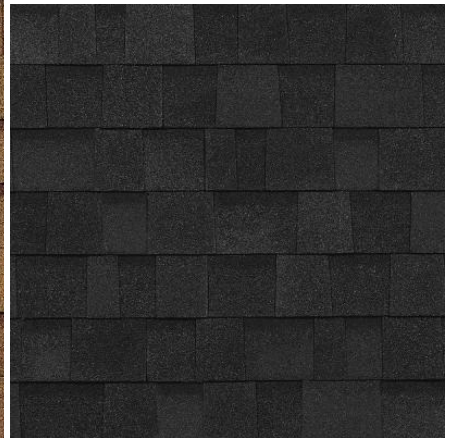

Customer is responsible to check with local building departments and with home owner's association on wind speeds of property to determine shingle style and/or color.

*Note: Reproduction of these colors is as accurate as technology will permit. RMSB, Inc recommends viewing an actual product installation prior to final color selection for the full impact of color blending and patterns. Dissatisfaction of the selected color after installation is not covered under the limited warranty.*

Oakridge AR Series (see select colors)

**Estate Gray**

**Desert Tan**

**Onyx Black**

**Brownwood**

**Driftwood**

**Teak**