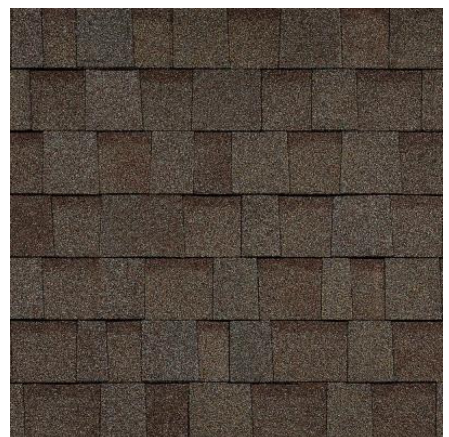

Oakridge AR Series (see select colors)

**Estate Gray**

**Desert Tan**

**Onyx Black**

**Brownwood**

**Driftwood**

**Teak**