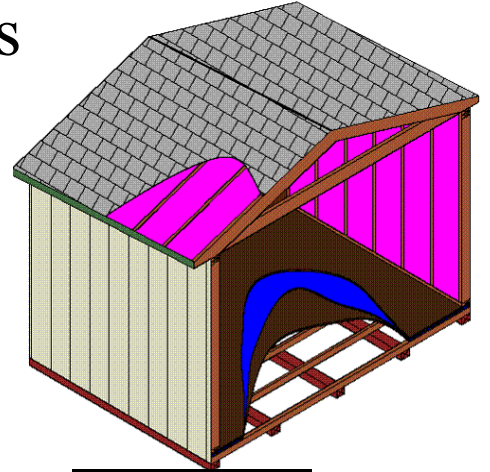

245 E Collins Street • Eaton, Co 80615
 Phone: (970) 454-3677 • Fax (970) 454-3898
 www.RMStorageBarns.com

Additional Options

Shutters - Wooden
Flower Box - Wooden

Peg Board Panel (Tools & Pegs Not Included)
--

Insulation
Floor - 1/2" Blue Board
Wall Batt - R-13
Wall Batt- R-19
Ceiling Batt - R-13
Ceiling Batt- R-19

Aluminum Ramps
3ft Wide
4ft Wide
5ft Wide
6ft Wide

Dormer Options

6ft Dormer
6ft Dormer - (1) 10x29 Transom
6ft Dormer - (2) 10x23 Transom
6ft Dormer - (3) 10x18 Transom
8ft Dormer
8ft Dormer - (2) 10x29 Transom
8ft Dormer - (3) 10x23 Transom
8ft Dormer - (4) 10x18 Transom
Other Sizes and Combinations Available with Custom Prices