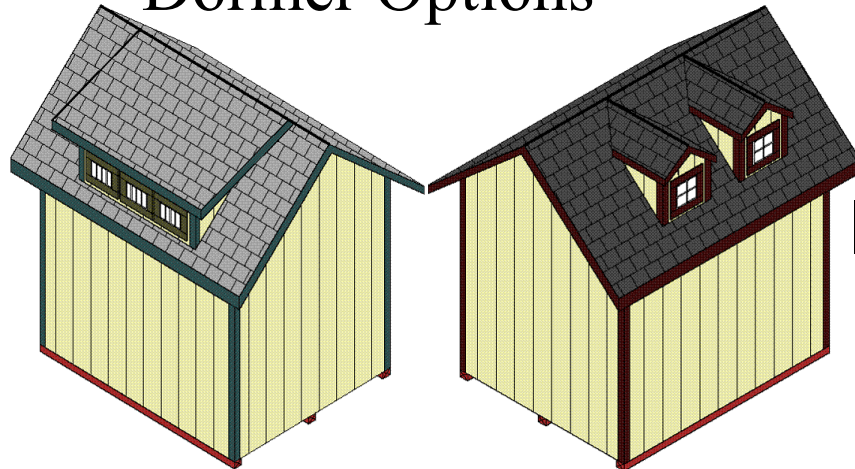

245 E Collins Street • Eaton, Co 80615
 Phone: (970) 454-3677 • Fax (970) 454-3898
 www.RMStorageBarns.com

Additional Options

Shutters - Wooden
Flower Box - Wooden

Peg Board Panel (Tools & Pegs Not Included)
--

Insulation
Floor - 1/2" Blue Board
Wall Batt - R-13
Wall Batt- R-19
Ceiling Batt - R-13
Ceiling Batt- R-19

Aluminum Ramps
3ft Wide
4ft Wide
5ft Wide
6ft Wide

Dormer Options

6ft Dormer
6ft Dormer - (1) 10x29 Transom
6ft Dormer - (2) 10x23 Transom
6ft Dormer - (3) 10x18 Transom
8ft Dormer
8ft Dormer - (2) 10x29 Transom
8ft Dormer - (3) 10x23 Transom
8ft Dormer - (4) 10x18 Transom
Other Sizes and Combinations Available with Custom Prices

Dormer - Small 12x12 Window

Slope Options