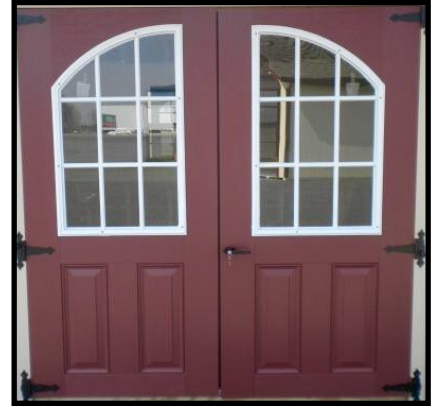

245 E Collins Street • Eaton, CO 80615
 Phone: (970) 454-3677 • Fax (970) 454-3898
 www.RMStorageBarns.com

Door Options

Double 30.5"x72"
Fiberglass Door

Double 30.5"x72"
Fiberglass Door
4 Light

Double 30.5"x72"
Fiberglass Door
9 Light

Double 30.5"x72"
Fiberglass Door
Arched 9 Light

Single 30.5"x72"
Fiberglass Door

Single 30.5"x72"
Fiberglass Door
4 Light

Single 30.5"x72"
Fiberglass Door
9 Light

Single 30.5"x72"
Fiberglass Door
Arched 9 Light

Interior View of
Double 30.5"x72"
Fiberglass Door

NOTE
 All Fiberglass
 Doors Come in
 Standard White
 (Top Left Picture)

French Patio 10-Lite
72"x80"

3ft x80" Steel Door (No
Glass) & w/ Glass

Unstained Wood Double
5ft Rounded Top - 6-Lite
- Keyed Door Latch