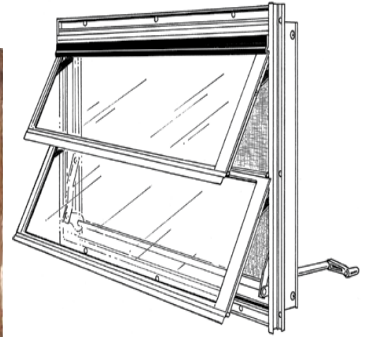

# Window Options

Single Hung - 14"x21" - Non-Insulated  
 Single Hung - 24"x27" - Non-Insulated  
 Single Hung - 24"x36" - Non-Insulated

Transom - 18"x10" - Non-Insulated  
 Transom - 23"x10" - Non-Insulated  
 Transom - 29"x10" - Non-Insulated

Carriage - 30"x36" - Square Top - Unstained Wood - No Screen - Non-Insulated

Carriage - 30"x37" - Rounded Top - Unstained Wood - No Screen - Non-Insulated

Crank Out - 18"x23" - Non-Insulated  
 Crank Out - 36"x23" - Non-Insulated

Half Moon - 14" Diameter - Non-Insulated  
 Half Moon - 30" Diameter - Non-Insulated

Octagon - 14" Diameter - Non-Insulated  
 Octagon - 18" Diameter - Non-Insulated

Square - 12"x12" - Non-Insulated

Round - 10" Diameter - Non-Insulated