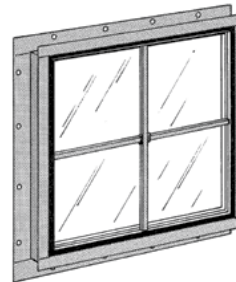

# Window Options

Single Hung - 14"x21" - Non-Insulated  
 Single Hung - 24"x27" - Non-Insulated  
 Single Hung - 24"x36" - Non-Insulated

Transom - 18"x10" - Non-Insulated  
 Transom - 23"x10" - Non-Insulated  
 Transom - 29"x10" - Non-Insulated

Carriage - 30"x36" - Square Top - Unstained Wood - No Screen - Non-Insulated

Carriage - 30"x37" - Rounded Top - Unstained Wood - No Screen - Non-Insulated

Crank Out - 18"x23" - Non-Insulated  
 Crank Out - 36"x23" - Non-Insulated

Half Moon - 14" Diameter - Non-Insulated  
 Half Moon - 30" Diameter - Non-Insulated

Octagon - 14" Diameter - Non-Insulated  
 Octagon - 18" Diameter - Non-Insulated

Square - 12"x12" - Non-Insulated

Round - 10" Diameter - Non-Insulated

Single Hung - 24"x36" - Insulated

Slider - 3'x3' - Insulated  
 Slider - 3'x4' - Insulated  
 Slider - 4'x3' - Insulated  
 Slider - 4'x4' - Insulated

Skylight - 50sq.in. - Vented

Skylight - 14"x22"  
 Skylight - 22"x46"