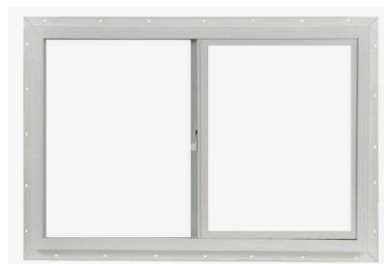

Carriage - 30"x36" - Square Top - Unstained Wood - No Screen - Non-Insulated

Carriage - 30"x37" - Rounded Top - Unstained Wood - No Screen - Non-Insulated

Crank Out - 18"x23" - Non-Insulated  
 Crank Out - 36"x23" - Non-Insulated

Half Moon - 14" Diameter - Non-Insulated  
 Half Moon - 30" Diameter - Non-Insulated

Octagon - 14" Diameter - Non-Insulated  
 Octagon - 18" Diameter - Non-Insulated

Square - 12"x12" - Non-Insulated

Round - 10" Diameter - Non-Insulated

Single Hung - 24"x36" - Insulated

Slider - 3'x3' - Insulated  
 Slider - 3'x4' - Insulated  
 Slider - 4'x3' - Insulated  
 Slider - 4'x4' - Insulated

Skylight - 50sq.in. - Vented

Skylight - 14"x22"  
 Skylight - 22"x46"