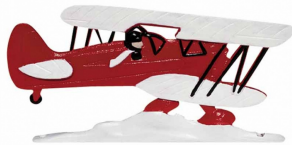

Weathervane Options

30"

(Painted Gold/Bronze)