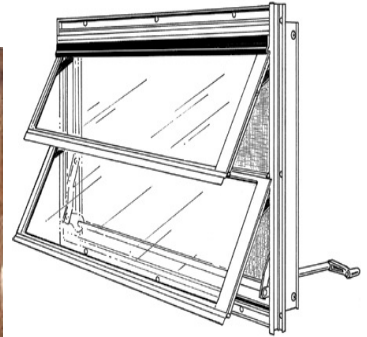

# Window Options

Single Hung - 14"x21" - Non-Insulated  
 Single Hung - 24"x27" - Non-Insulated  
 Single Hung - 24"x36" - Non-Insulated

Transom - 18"x10" - Non-Insulated  
 Transom - 23"x10" - Non-Insulated  
 Transom - 29"x10" - Non-Insulated

Carriage - 30"x36" - Square Top - Unstained Wood - No Screen - Non-Insulated

Carriage - 30"x37" - Rounded Top - Unstained Wood - No Screen - Non-Insulated

Crank Out - 18"x23" - Non-Insulated  
 Crank Out - 36"x23" - Non-Insulated

Half Moon - 14" Diameter - Non-Insulated  
 Half Moon - 30" Diameter - Non-Insulated

Octagon - 14" Diameter - Non-Insulated  
 Octagon - 18" Diameter - Non-Insulated

Square - 12"x12" - Non-Insulated

Round - 10" Diameter - Non-Insulated