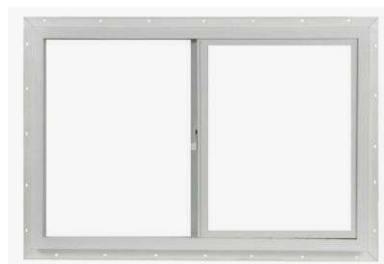

Carriage - 30"x36" - Square Top - Unstained Wood - No Screen - Non-Insulated

Carriage - 30"x37" - Rounded Top - Unstained Wood - No Screen - Non-Insulated

Crank Out - 18"x23" - Non-Insulated  
 Crank Out - 36"x23" - Non-Insulated

Half Moon - 14" Diameter - Non-Insulated  
 Half Moon - 30" Diameter - Non-Insulated

Octagon - 14" Diameter - Non-Insulated  
 Octagon - 18" Diameter - Non-Insulated

Square - 12"x12" - Non-Insulated

Round - 10" Diameter - Non-Insulated

Single Hung - 24"x36" - Insulated

Slider - 3'x3' - Insulated  
 Slider - 3'x4' - Insulated  
 Slider - 4'x3' - Insulated  
 Slider - 4'x4' - Insulated

Skylight - 50sq.in. - Vented

Skylight - 14"x22"  
 Skylight - 22"x46"