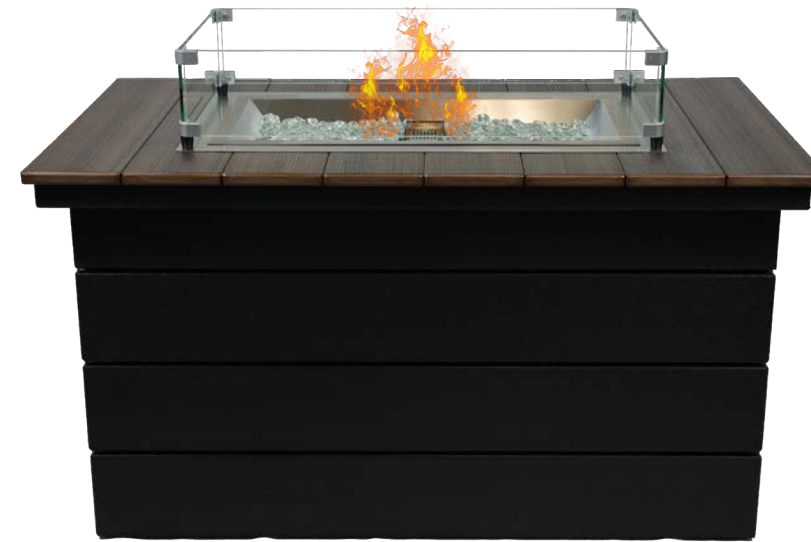

Newport Firepit
44.5"W x 24"H
Model NF-100

**Make Every
Night an
Outdoor Night**